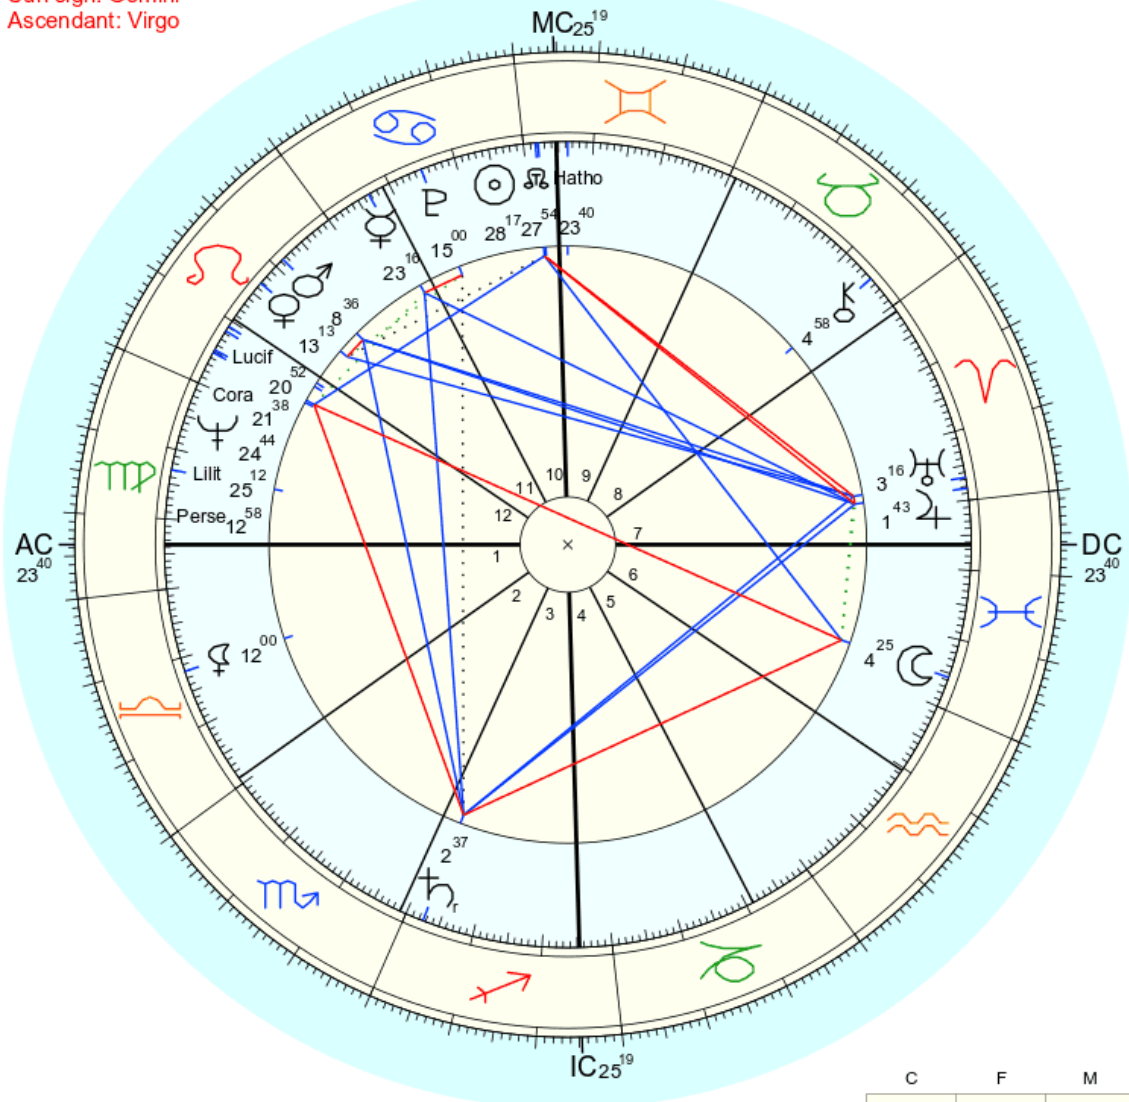

Name: ♂ O rei do mundo
born on Mo., 20 June 1927
in Brasília (Distrito Federal), BRAS
47w55'47, 15s46'47

Time: 12:00 p.m.
Univ.Time: 15:00
Sid. Time: 5:39:35

Type: 2.GW 0.0-1 29-Jun-2020

Natal Chart (Method: Web Style / Placidus)
Sun sign: Gemini
Ascendant: Virgo

☉ Sun	28 Gem 16' 34"
☾ Moon	4 Pis 24' 58"
☿ Mercury	23 Can 15' 45"
♀ Venus	13 Leo 13' 6"
♂ Mars	8 Leo 35' 45"
♃ Jupiter	1 Ari 42' 52"
♄ Saturn	2 Sag 36' 36"
♅ Uranus	3 Ari 16' 13"
♆ Neptune	24 Leo 44' 27"
♇ Pluto	15 Can 0' 1"
♁ True Node	27 Gem 54' 0"
♄ Chiron	4 Tau 57' 45"
♀ Lilith	11 Lib 59' 53"
1930 Lucifer	20 Leo 52' 18"
1181 Lilith	25 Leo 12' 24"
2340 Hathor	23 Gem 40' 29"
399 Persphone	12 Vir 57' 50"
504 Cora	21 Leo 38' 19"
AC	23 Vir 39' 46"
MC	25 Gem 18' 51"
IC	11 Can 1' 12"
DC	19 Leo 36' 5"